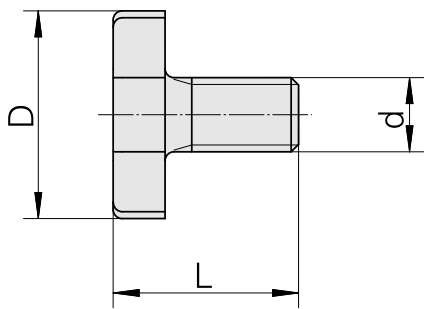

Screw

Technical data

刀座附件类别
夹具

铣刀锁紧螺栓
M12

Documents

No downloads available for this product