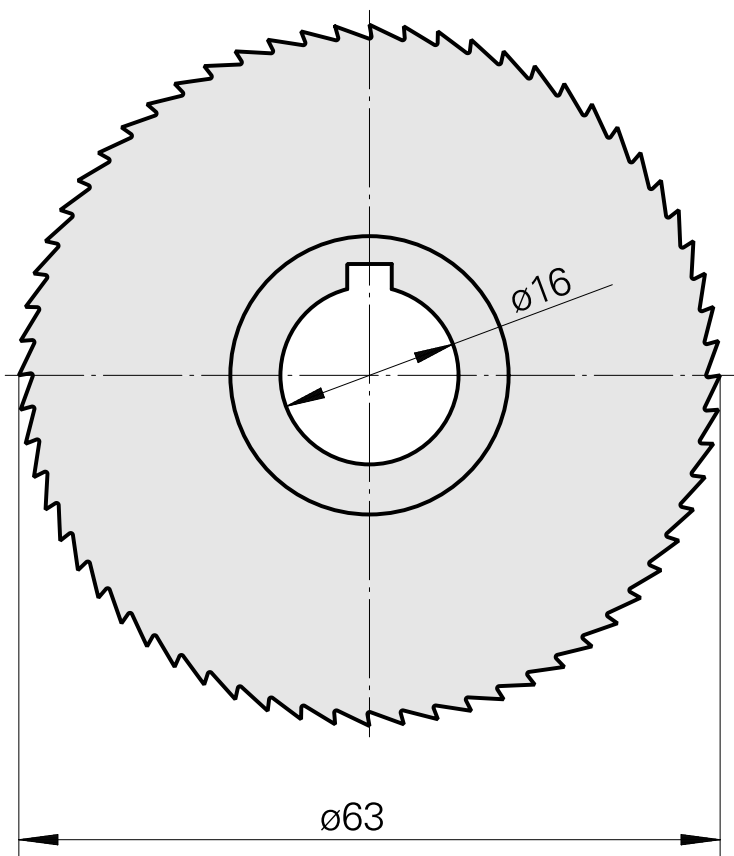

Saw blade, circular saw blade width 0.8 mm (0.031")

Technical data

TH accessories category	Circular saw blade d63
Tool mounting	16mm

10083286
223010.6308

INDEX

Documents

No downloads available for this product