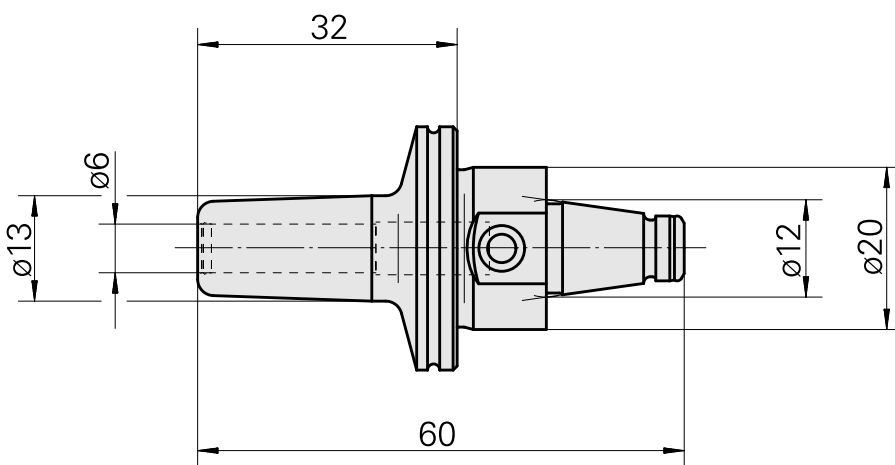

WFB 20-12 Shrink-fit mounting D6

Technical data

TH accessories category

WFB 20-12

Mounting

Shrink-fit mounting D6

Quick change inserts

shrink-fit mounting

Documents

No downloads available for this product

Accessories

Optional accessories

Other accessories

[Adjusting screw M 5x15](#)

Product ID : 10491071

Previous product ID : 326794
