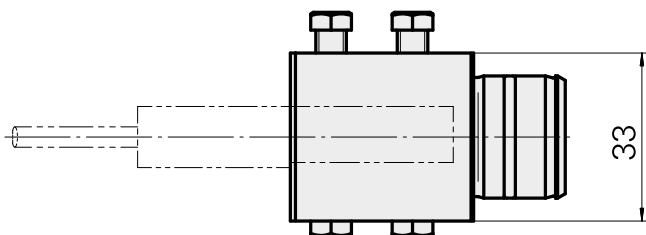

Mount D12 (0.47 ")

Technical data

| | |
|-----------------------------|--|
| Drive | not live |
| Cooling | internal |
| Mounting | D12 |
| Pressure | 80 bar |
| X [mm] | 36 (1.42") |
| Y [mm] | - |
| Z [mm] | - |
| INDEX TRAUB products | ABC65 • TNK42/65 • TNL18 • TNL20 • TNL32-11 • TNL32 • TNL32-11 compact • TNL20-11 • TNL32 compact • TNK40.2-10 • TNK40.2-8 • TNL20.2 |

[Clamping screw M 6x15](#)

Product ID : 10762814

Previous product ID : 900804

[Clamping screw M 6x10](#)

Product ID : 10682377

Previous product ID : 900710
