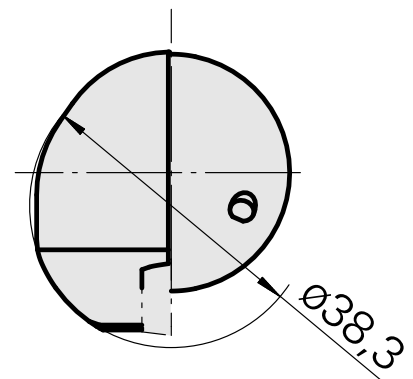

## INDEX CAPTO C3 for DC.. 11T3.., right, with gripper groove

### Technical data

TH accessories category

INDEX CAPTO C3

Mounting

for DC.. 11T3..

Quick change inserts

Turning tool holder