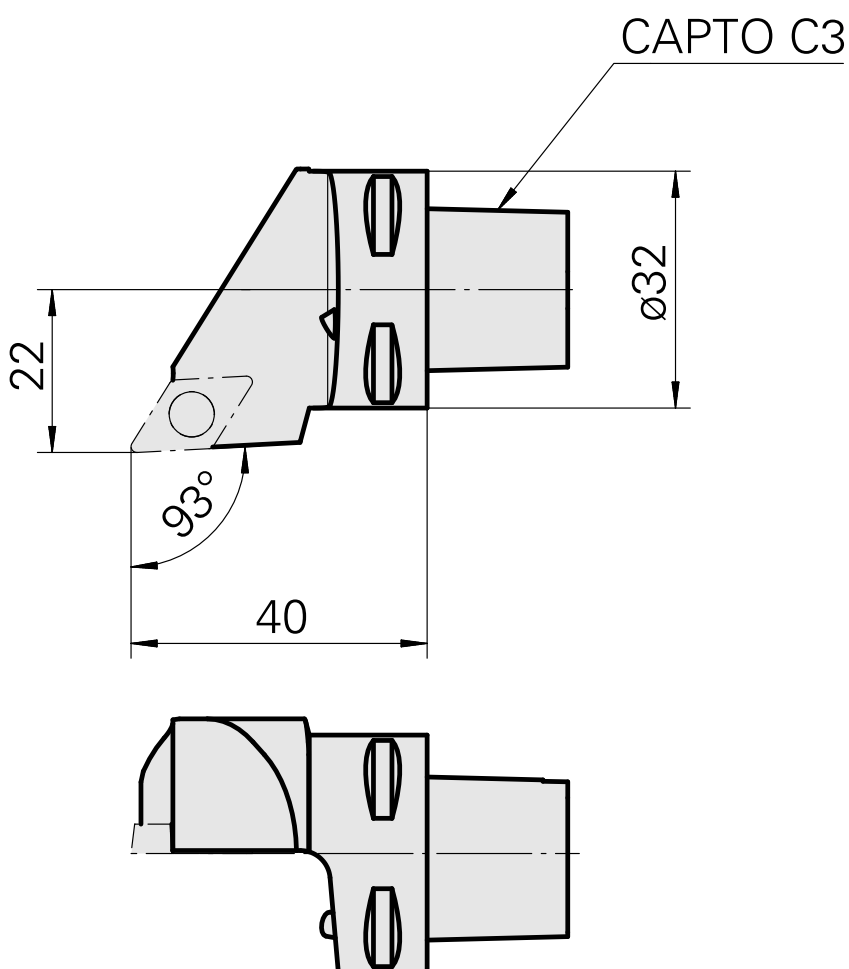

## INDEX CAPTO C3 for DC.. 11T3.., right, with gripper groove

### Technical data

TH accessories category

INDEX CAPTO C3

Mounting

for DC.. 11T3..

Quick change inserts

Turning tool holder