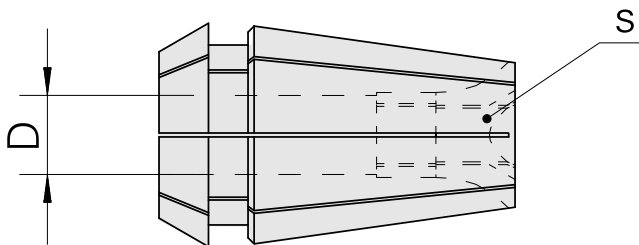

ER-Collet chuck for taps ER 11-GB 4.5mm

Technical data

TH accessories category	ER-Collet chuck for taps
Mounting	ER11
Tool mounting	4.5mm
Collet type	ER 11-GB

10058767
326892

INDEX

Documents

No downloads available for this product