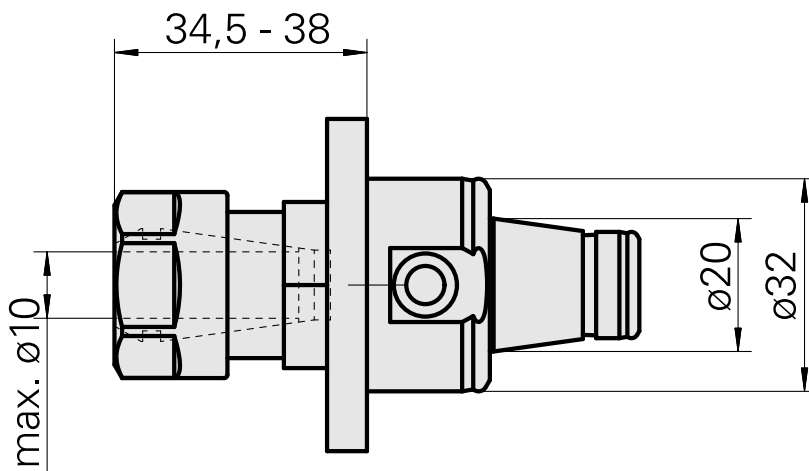

WFB 32-20 ER16

Technical data

TH accessories category

WFB 32-20

Mounting

ER16

Quick change inserts

collet mounting

Documents

No downloads available for this product

Accessories

Required for operation

[Spanner](#)

Product ID : 10966369

Previous product ID : 490219.0161

TH accessories category Tool	Mounting ER16	Collet type ER 16	Clamping nut type Female thread
Tools for Collet chucks Clamping nut wrench			

Optional accessories

Tool holder accessories

[Clamping nut](#)

Product ID : 10378189

Previous product ID : 901939.01

TH accessories category Clamping nut	Mounting ER16	Collet type ER 16	Clamping nut type Female thread
---	------------------	----------------------	------------------------------------