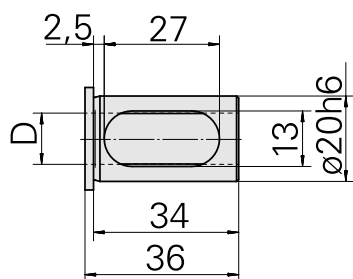

## Mounting sleeve with collar D20/ 6mm

### Technical data

TH accessories category	Mounting sleeve with collar
Mounting	D20
Tool mounting	6mm