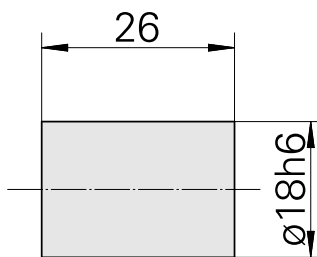

Clamping sleeve D18/ pre-grinded

Technical data

TH accessories category	Clamping sleeve
Mounting	D18
Tool mounting	pre-grinded

10024917
8993118.

INDEX

Documents

No downloads available for this product