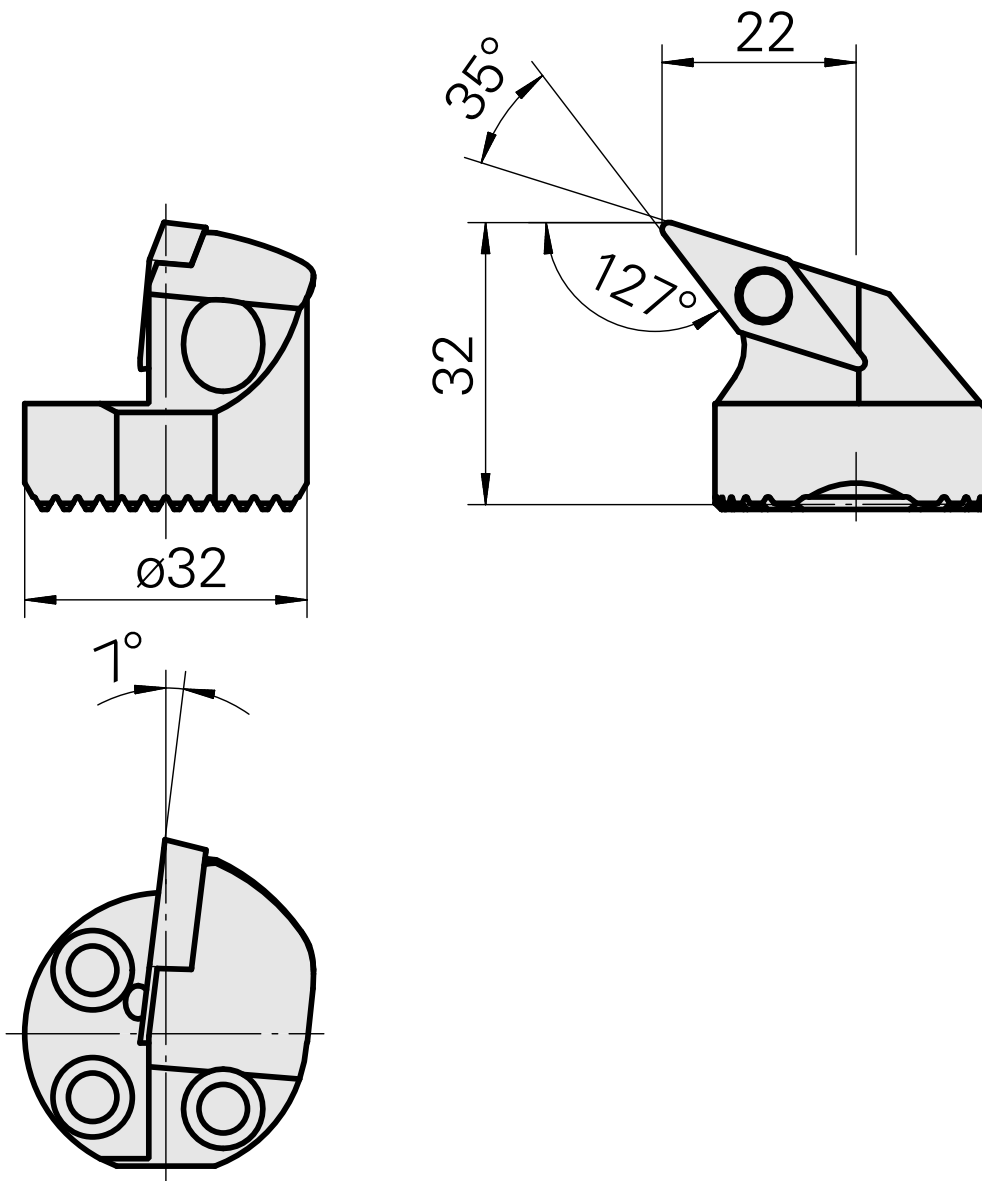

Boring head for VC.. 1604..

Technical data

Mounting	for VC.. 1604..
Cooling	internal
Pressure	50 bar
X [mm]	32 (1.26")
Z [mm]	22 (0.87)
INDEX TRAUB products	G220.3 • G220 • R200 • TNX65/42 • TNX220.3

Documents

No downloads available for this product

Accessories

Optional accessories

Other accessories

[Countersunk screw Wohlhaupter Nr. 115673](#)

Product ID : 10587078

Previous product ID : W00013.0026
