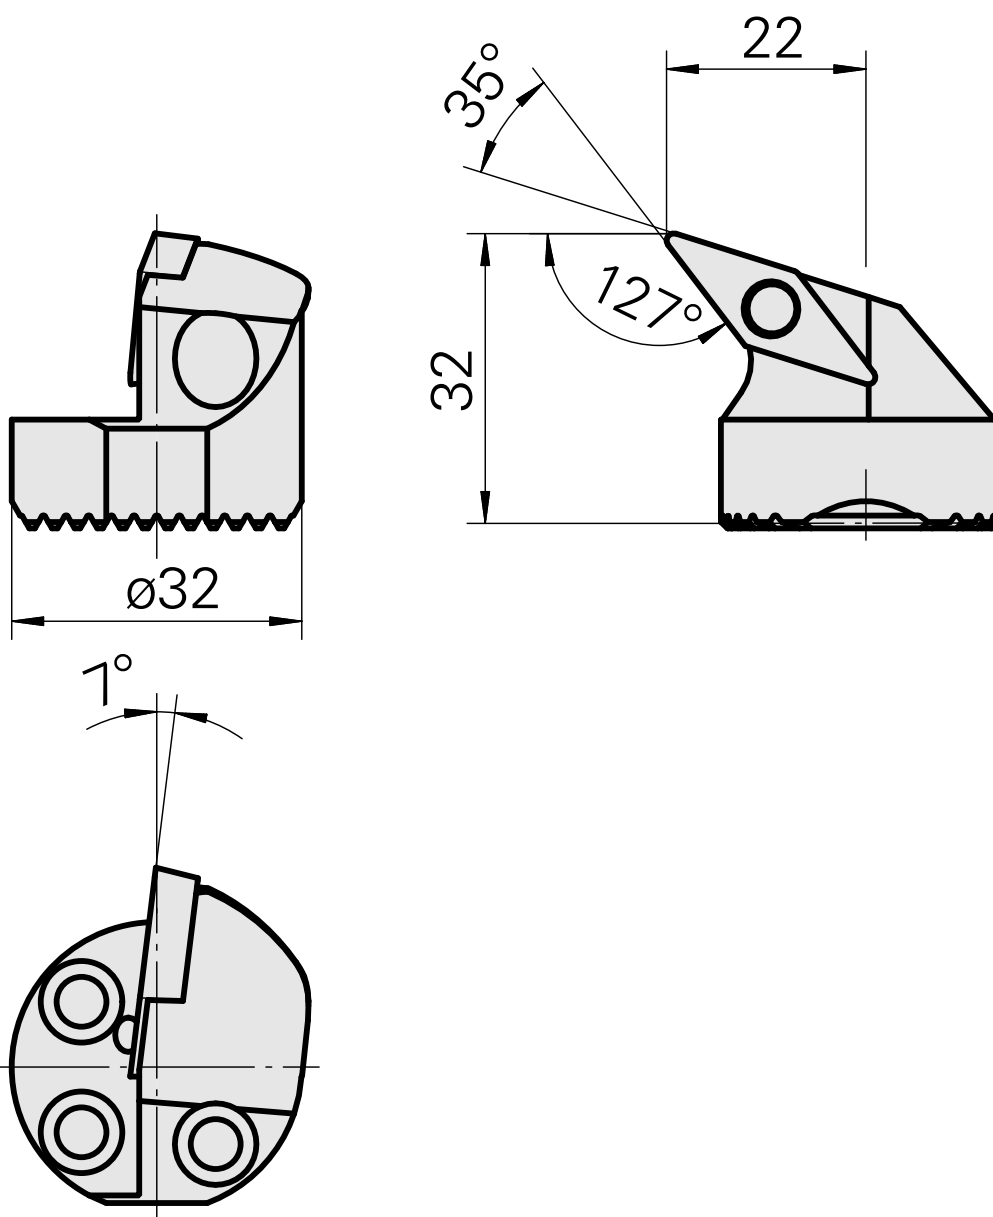

Boring head for VC.. 1604..

Technical data

Mounting	for VC.. 1604..
Cooling	internal
Pressure	50 bar
X [mm]	32 (1.26")
Z [mm]	22 (0.87)
INDEX TRAUB products	G220.3 • R200 • TNX65/42 • TNX220.3

Documents

No downloads available for this product

Accessories

Optional accessories

Other accessories

[Countersunk screw Wohlhaupter Nr. 115673](#)

Product ID : 10587078

Previous product ID : W00013.0026
