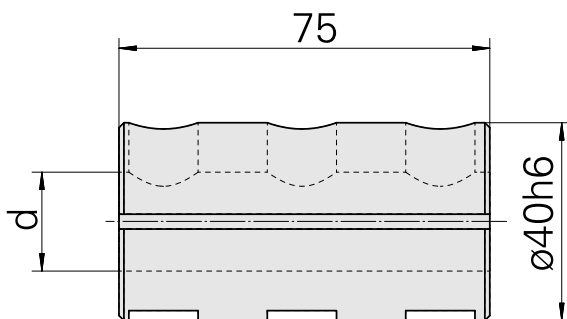

Mounting sleeve D40/ 32mm

Technical data

TH accessories category	Mounting sleeve
Mounting	D40
Tool mounting	32mm

Documents

No downloads available for this product