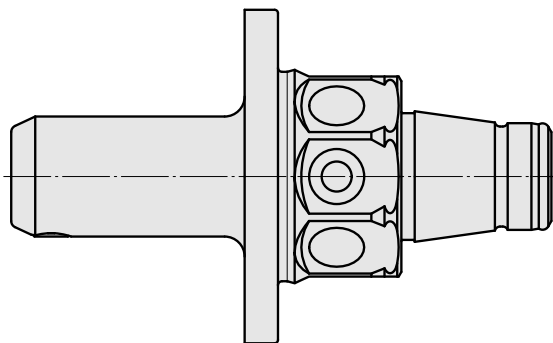

WFB 32-20 Horn Type 105

Technical data

TH accessories category

WFB 32-20

Mounting

Horn Type 105

Quick change inserts

Horn S-Mini