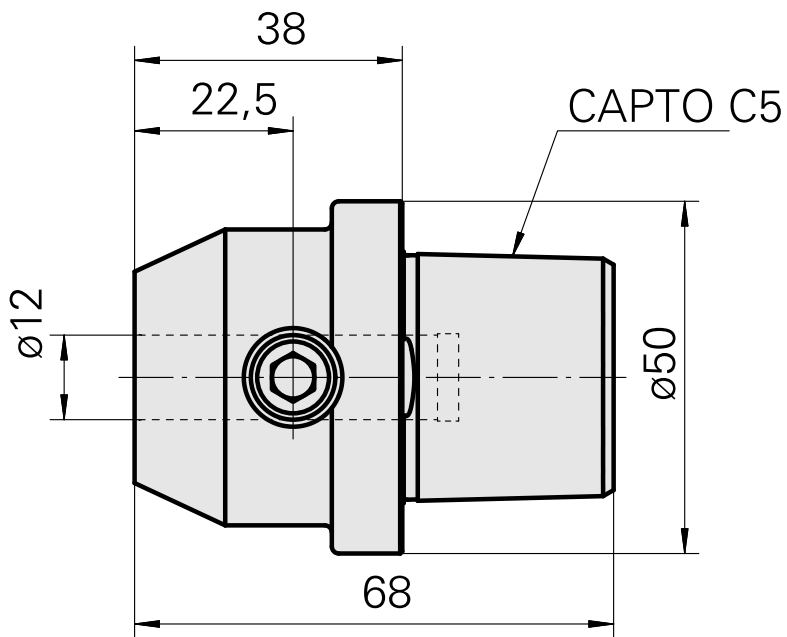

### Technical data

TH accessories category

INDEX CAPTO C5

Mounting

D12

Quick change inserts

Weldon mounting