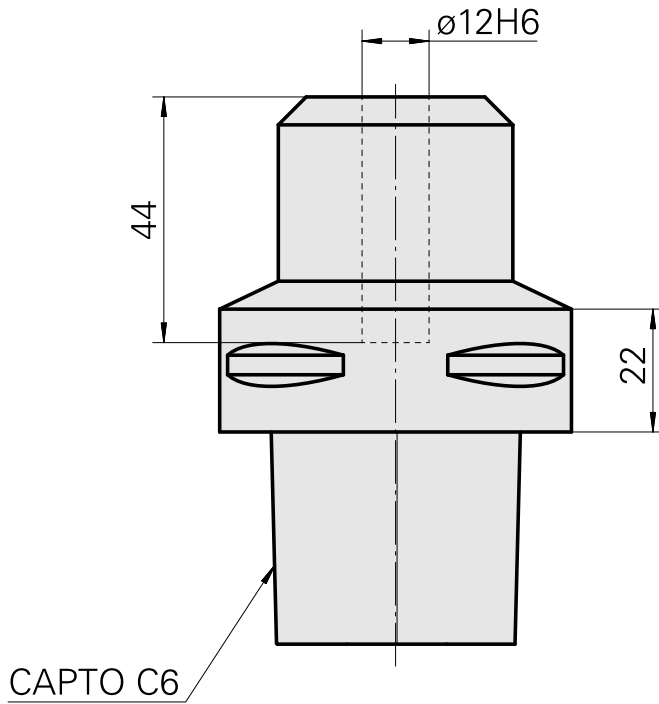

INDEX CAPTO C6 D12

Technical data

TH accessories category	INDEX CAPTO C6
Mounting	D12
Quick change inserts	Weldon mounting

Documents

No downloads available for this product

Accessories

Required for operation

[Coolant adapter kit](#)

Product ID : 10865732

Previous product ID : W00019.0109

TH accessories
category
Cooling lubricant
transfer set

Mounting
INDEX CAPTO C6

[Socket wrench](#)

Product ID : 12144844

Previous product ID :

TH accessories
category
Tool for KSS adapter

Mounting
INDEX CAPTO C6