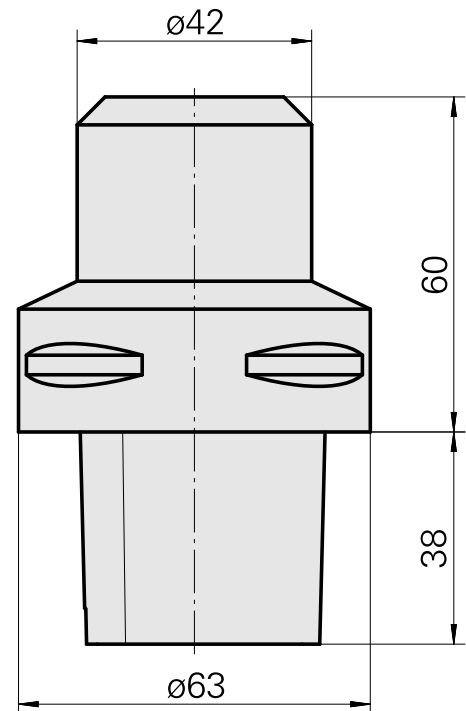

INDEX CAPTO C6 D12

Technical data

TH accessories category	INDEX CAPTO C6
Mounting	D12
Quick change inserts	Weldon mounting

Documents

No downloads available for this product

Accessories

Required for operation

[Coolant adapter kit](#)

Product ID : 10865732

Previous product ID : W00019.0109

TH accessories
category
Cooling lubricant
transfer set

Mounting
INDEX CAPTO C6

[Socket wrench](#)

Product ID : 12144844

Previous product ID :

TH accessories
category
Tool for KSS adapter

Mounting
INDEX CAPTO C6