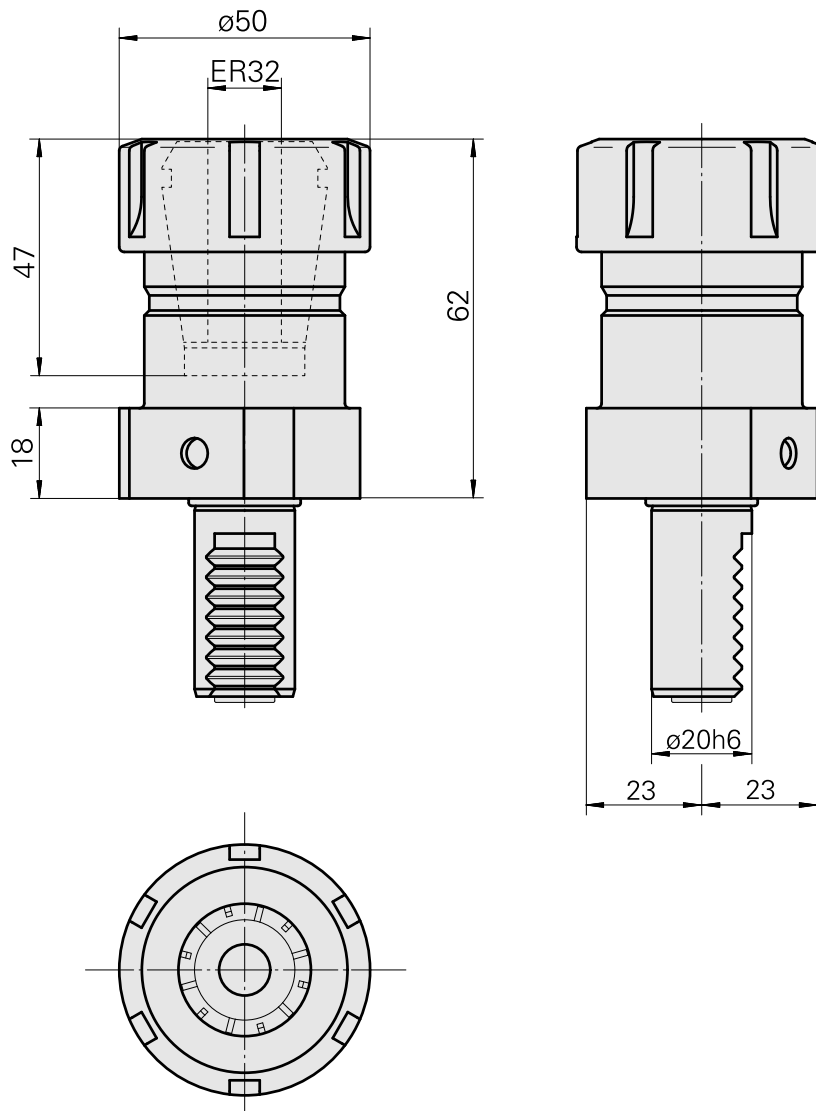

Porte-foret VDI 20 ER32, Forme E4

Technical data

Shank VDI	VDI 20
Drive	not live
Fixation VDI	none
Cooling	internal
Mounting	ER32
X [mm]	62 (2.44")
Y [mm]	-
Z [mm]	-

Documents

No downloads available for this product

Accessories

Optional accessories

Other accessories

[Clamping collet](#)

Product ID : 10187712

Previous product ID : 901930.6---

[tapping tool collet ET-1-32](#)

Product ID : 10640099

Previous product ID : 3242--

[tapping tool collet](#)

Product ID : 10601144

Previous product ID : WZ9990.9509F

[Collet chuck](#)

Product ID : 10659178

Previous product ID : W999068-
