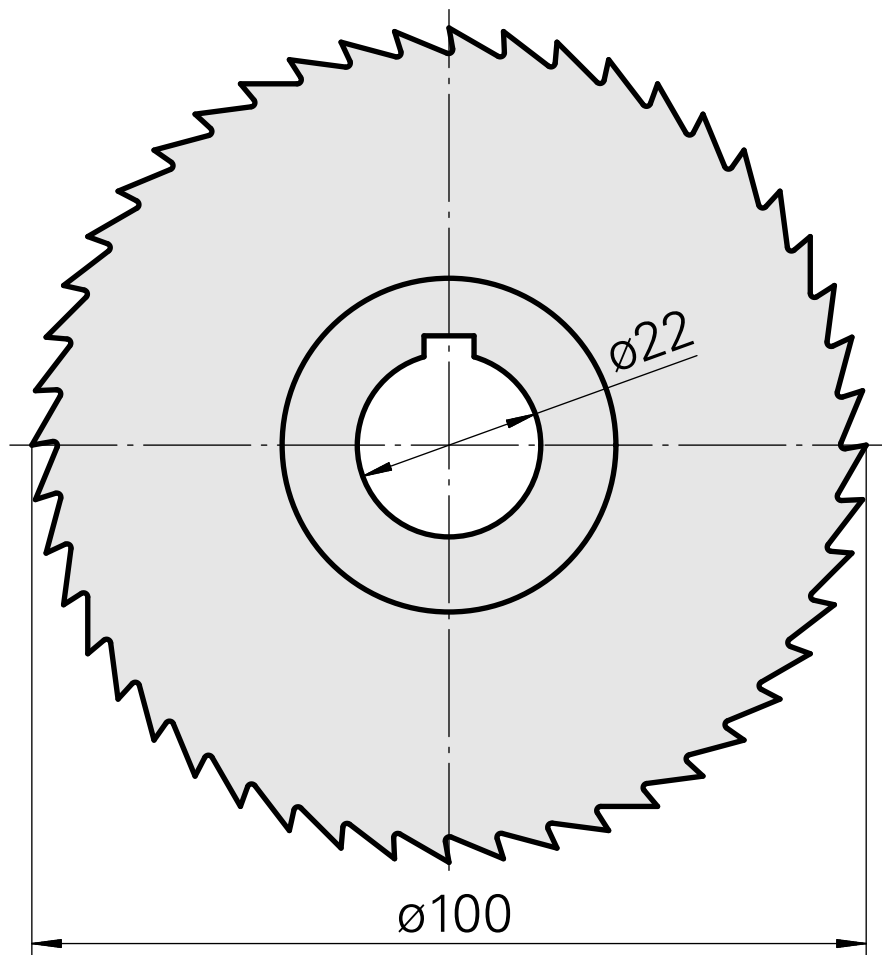

## Saw blade, circular saw blade width 2.4 mm (0.09")

### Technical data

TH accessories category

Circular saw blade d100

Tool mounting

22mm