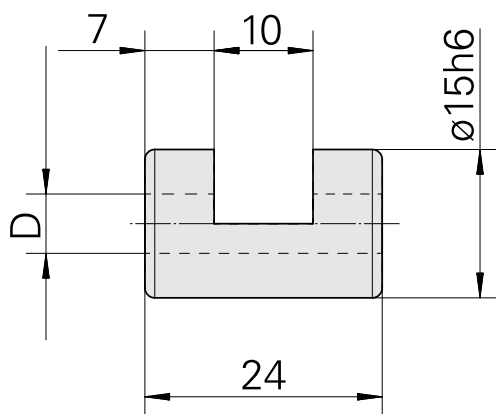

Clamping sleeve D15/ 6mm

Technical data

TH accessories category	Clamping sleeve
Mounting	D15
Tool mounting	6mm

11029825
993115.0600

INDEX

Documents

No downloads available for this product