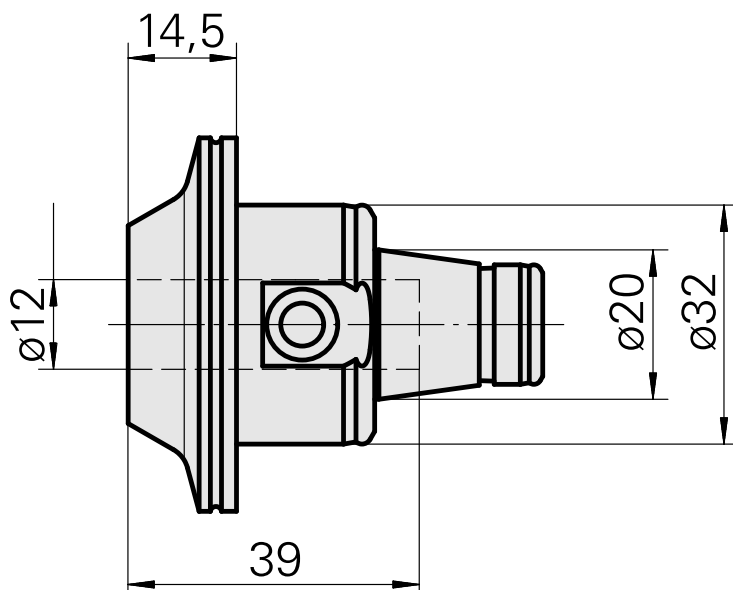

WFB 32-20 D12

Technical data

刀座附件类别
夹具
快换夹头

WFB 32-20
D12
Weldon刀柄

Documents

No downloads available for this product

Accessories

Optional accessories

Other accessories

[带肩安装套 D12](#)

Product ID : 11060576

Previous product ID : W94280.21--
