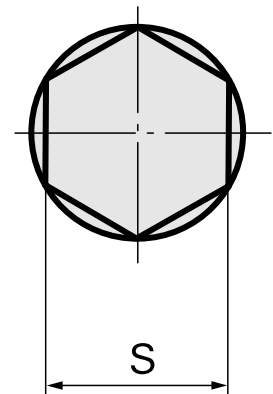

拉刀 SW4 mm

Technical data

TH accessories category

Broach

Mounting

SW4 mm

Tool mounting

12mm