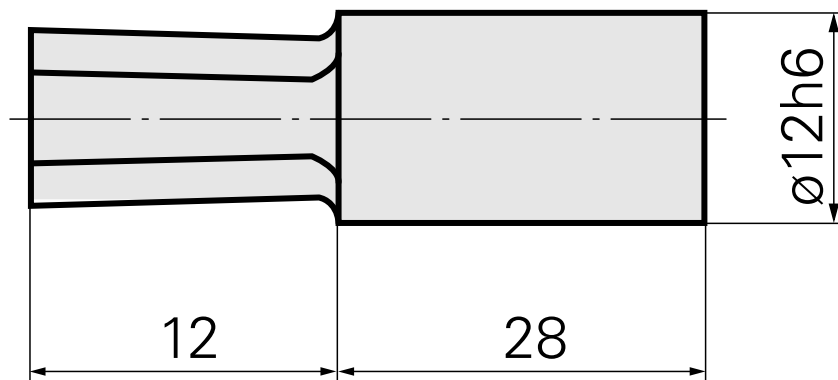

拉刀 SW4 mm

Technical data

TH accessories category

Broach

Mounting

SW4 mm

Tool mounting

12mm