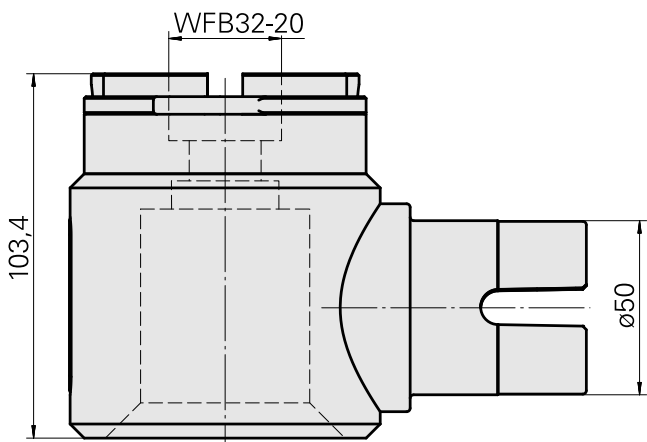

适配器组装辅助 WFB 32-20

Technical data

TH accessories category

Adapter mounting aid

Tool mounting

WFB 32-20

Documents

No downloads available for this product