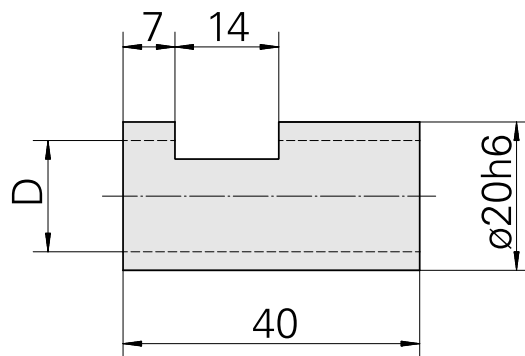

Clamping sleeve D20/ 14mm

Technical data

TH accessories category	Clamping sleeve
Mounting	D20
Tool mounting	14mm

10968100
993120.1400

INDEX

Documents

No downloads available for this product