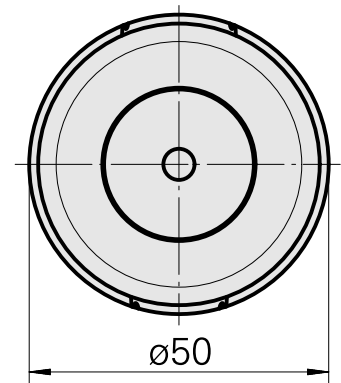

## WFB 32-20 D25

### Technical data

TH accessories category	WFB 32-20
Mounting	D25
Quick change inserts	Weldon mounting