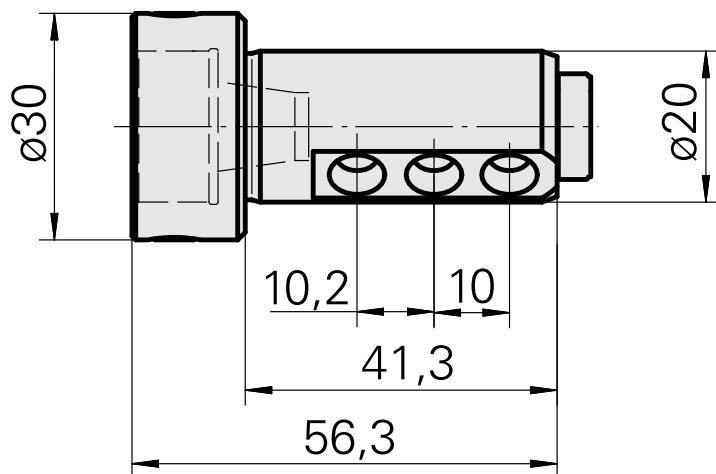

### Technical data

Drive	not live
Cooling	internal
Mounting	WFB 20-12
Pressure	80 bar
X [mm]	-
Y [mm]	-
Z [mm]	-