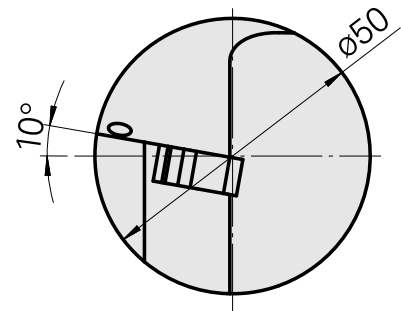

## WFB 32-20 for Threading insert 3EL-, right, without gripper groove

### Technical data

TH accessories category

WFB 32-20

Mounting

for Threading insert 3EL-

Quick change inserts

Turning tool holder