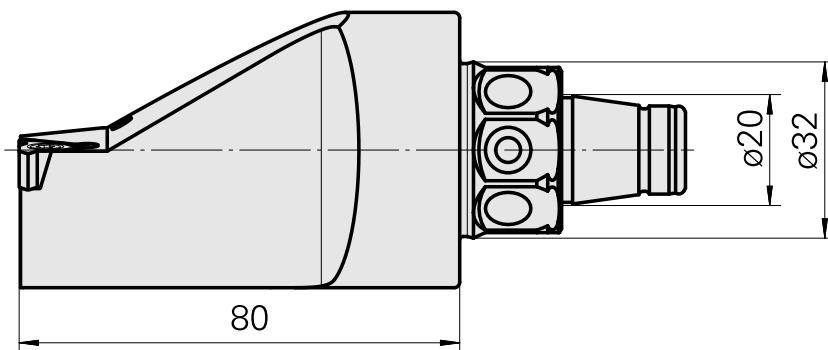

## WFB 32-20 for Threading insert 3EL-, right, without gripper groove

### Technical data

TH accessories category

WFB 32-20

Mounting

for Threading insert 3EL-

Quick change inserts

Turning tool holder