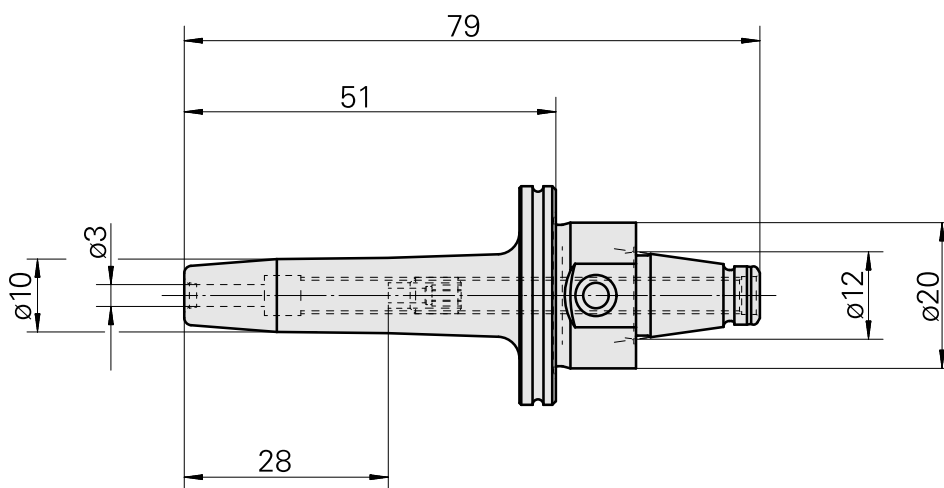

WFB 20-12 Shrink-fit mounting D3

Technical data

TH accessories category

WFB 20-12

Mounting

Shrink-fit mounting D3

Quick change inserts

shrink-fit mounting

Documents

No downloads available for this product

Accessories

Optional accessories

Other accessories

[Adjusting screw M 5x10](#)

Product ID : 10674886

Previous product ID : 326793
