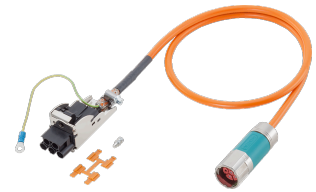

Cable

Technical data

Electrical assemblies	Electr. assembly lines
Length	3500 Millimeter
Cross-section	1.5 Square millimeter
Number of wires/poles (ST)	4 Piece
Voltage	600 Volt
Plug connection/type	M23 (size 1 / encoder) OG - orange
Shield	yes - shielded
Insulating material	TPM