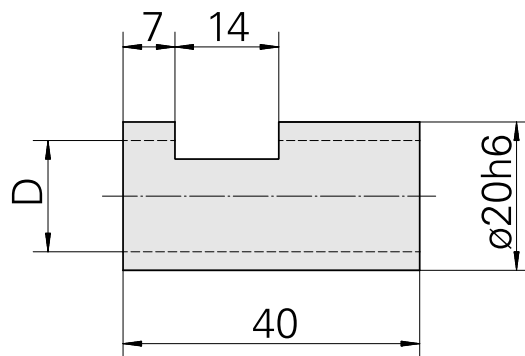

Clamping sleeve D20/ 9mm

Technical data

TH accessories category	Clamping sleeve
Mounting	D20
Tool mounting	9mm

10868677
993120.0900

INDEX

Documents

No downloads available for this product