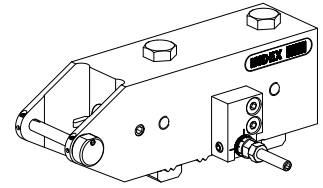

Basic holder MS16 grooving slide Fette T

Technical data

Slide system MS	MS16 grooving slide
Drive	not live
Fixation MS	W serration
Mounting	Fette T160F
X [mm]	88 (3.46")
Y [mm]	–
Z [mm]	0 ()
INDEX TRAUB products	MS16-6 • MS16-6 Plus