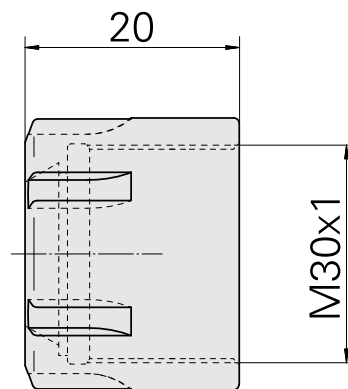

### Technical data

TH accessories category

Clamping nut

Mounting

ER25

Collet type

ER 25

Clamping nut type

Female thread diameter reduced

10861535  
901939.2251

**INDEX**

---