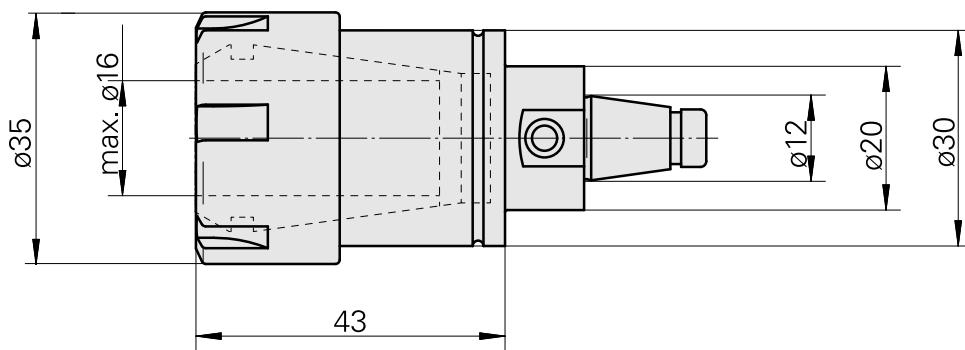

WFB 20-12 ER25, 带微型夹紧螺母

Technical data

刀座附件类别
夹具
快换夹头

WFB 20-12
ER25
夹头柄

Documents

No downloads available for this product

Accessories

Required for operation

[Spanner](#)

Product ID : 10408249

Previous product ID : 490219.2251

TH accessories category Tool	Mounting ER25	Collet type ER 25	Clamping nut type Female thread diameter reduced
Tools for Collet chucks Clamping nut wrench			

Optional accessories

Tool holder accessories

[Clamping nut](#)

Product ID : 10861535

Previous product ID : 901939.2251

TH accessories category Clamping nut	Mounting ER25	Collet type ER 25	Clamping nut type Female thread diameter reduced
---	------------------	----------------------	---