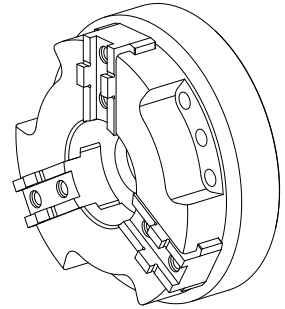

Chuck

Technical data

There are currently no additional technical features stored for this product

No 3-side view is currently available for this product

Documents

No downloads available for this product

Accessories

Optional accessories

Spindle liners

[Socket head screw](#)

Product ID : 10157066

Previous product ID : 410260.0620

Other accessories

[Mounting jaws \(Set of 3\) zu 908127.6112](#)

Product ID : 10102186

Previous product ID : 908127.8641

[Boring fixture f.908127.6121 Id.436732\(Röhm\)](#)

Product ID : 10840536

Previous product ID : 908127.8061
