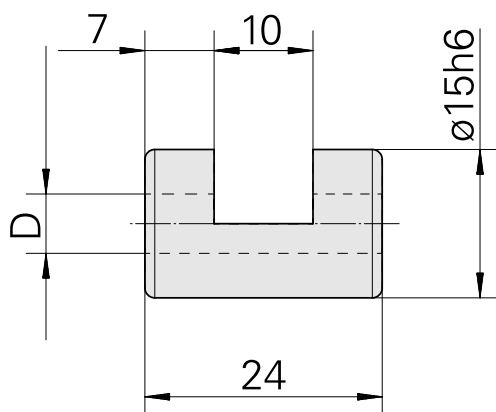

Clamping sleeve D15/ 6.5mm

Technical data

TH accessories category	Clamping sleeve
Mounting	D15
Tool mounting	6.5mm

10786467
993115.0650

INDEX

Documents

No downloads available for this product