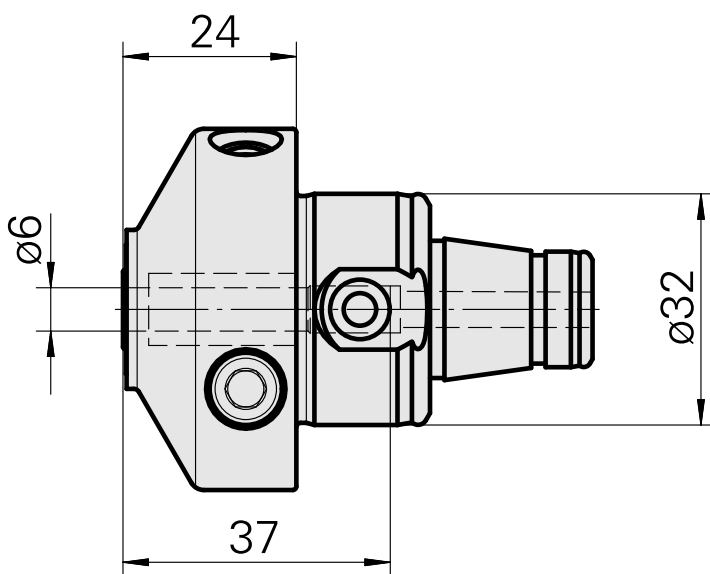

WFB 32-20 Hydraulic expansion chuck D6

Technical data

TH accessories category

WFB 32-20

Mounting

Hydraulic expansion chuck D6

Quick change inserts

hydraulic expan. mounting