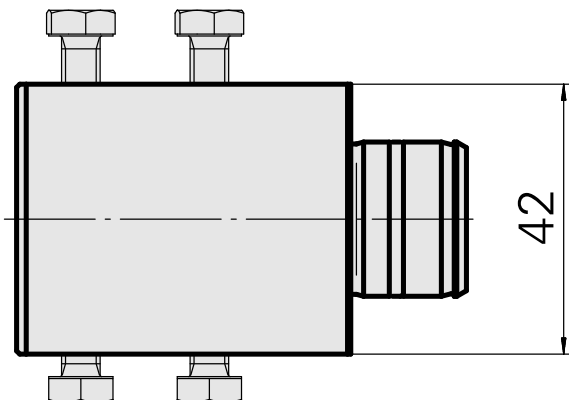

## Mount D25 (0.98 ")

### Technical data

Drive	not live
Cooling	internal
Mounting	D25
Pressure	80 bar
X [mm]	52 (2.05")
Y [mm]	-
Z [mm]	-
INDEX TRAUB products	ABC65 • TNK42/65 • TNL18 • TNL20 • TNL32-11 • TNL32 • TNL32-11 compact • TNL20-11 • • TNL32 compact • TNK40.2-10 • TNL20.2 • TNK40.2