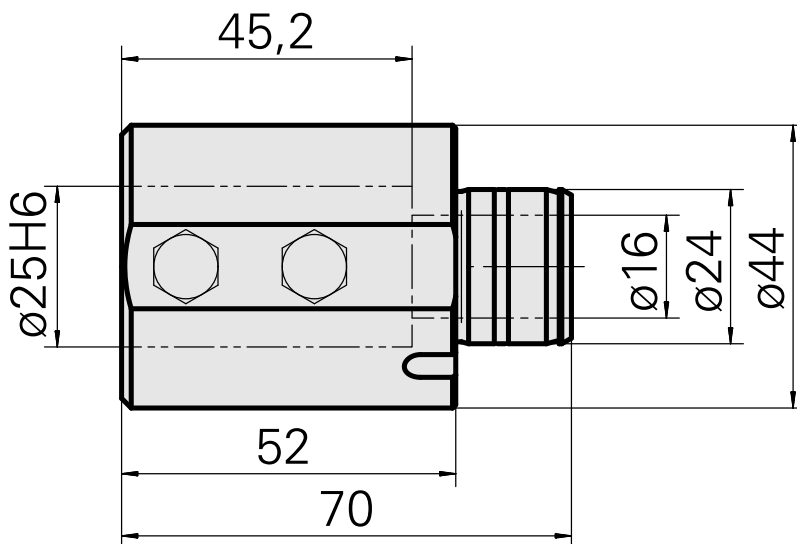

## Mount D25 (0.98 ")

### Technical data

Drive	not live
Cooling	internal
Mounting	D25
Pressure	80 bar
X [mm]	52 (2.05")
Y [mm]	-
Z [mm]	-
INDEX TRAUB products	ABC65 • TNK42/65 • TNL18 • TNL20 • TNL32-11 • TNL32 • TNL32-11 compact • TNL20-11 • • TNL32 compact • TNK40.2-10 • TNL20.2 • TNK40.2

#### [HEX.HEAD BOLT 6X12](#)

Product ID : 10776803

Previous product ID : 410620.0612

---