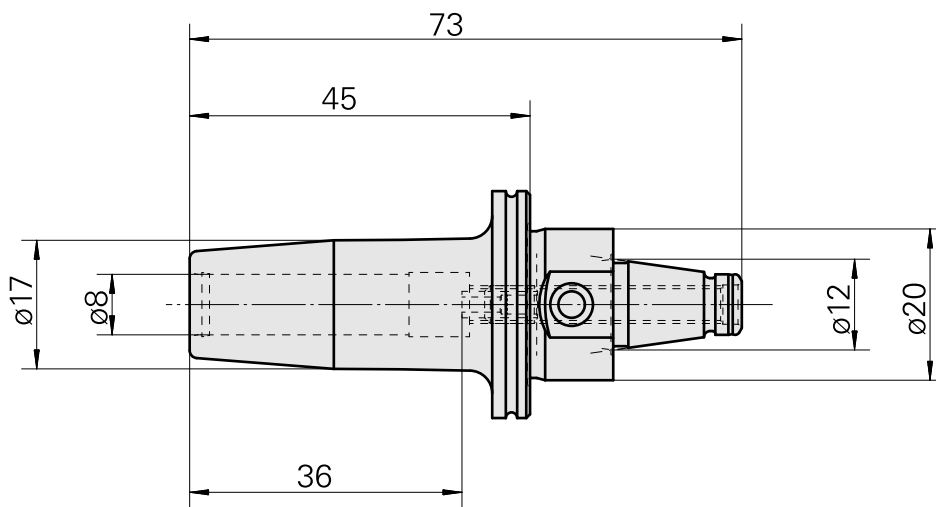

WFB 20-12 Shrink-fit mounting D8

Technical data

TH accessories category

WFB 20-12

Mounting

Shrink-fit mounting D8

Quick change inserts

shrink-fit mounting

Documents

No downloads available for this product

Accessories

Optional accessories

Other accessories

[Adjusting screw M 5x10](#)

Product ID : 10674886

Previous product ID : 326793
