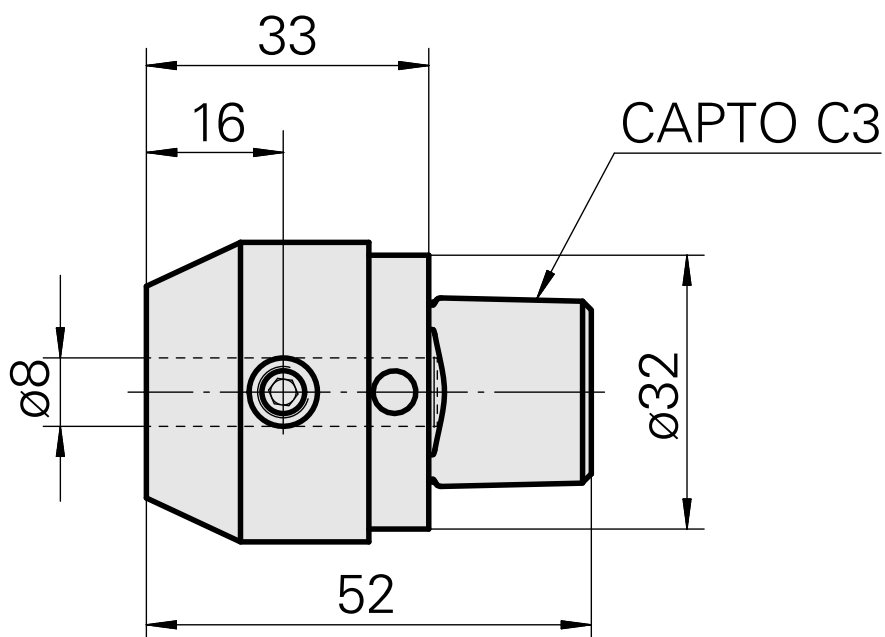

INDEX CAPTO C3 D8

Technical data

TH accessories category

INDEX CAPTO C3

Mounting

D8

Quick change inserts

Weldon mounting