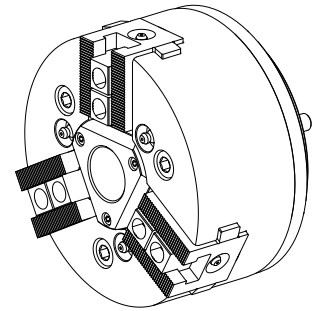

3-jaw chuck

Technical data

INDEX TRAUB产品

主轴通孔

加工端

外购生产线

主轴接口

外购生产线

G200

32mm

主主轴·副主轴

KFD-HE 160-32

AP140

Roehm

No 3-side view is currently available for this product

Documents

No downloads available for this product

Accessories

Optional accessories

O-Rings

[Gasket ring](#)

Product ID : 10633169

Previous product ID : 479105.6702

| | | | |
|---|------------------|-----------------------------|-------------------------------------|
| manufacturer product line Trelleborg | TSS material no. | Cord size 2.5 Millimeter | manufacturer product line O-ring |
|---|------------------|-----------------------------|-------------------------------------|

[O-RING 50,47X2,62](#)

Product ID : 10753940

Previous product ID : 479103.0502

| | | | |
|---|------------------|------------------------------|-------------------------------------|
| manufacturer product line Trelleborg | TSS material no. | Cord size 2.62 Millimeter | manufacturer product line O-ring |
|---|------------------|------------------------------|-------------------------------------|