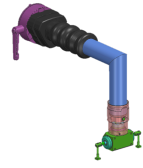

Probe

Technical data

Electrical assemblies

Measuring system

No 3-side view is currently available for this product

10686805
487542.0603

INDEX

Documents