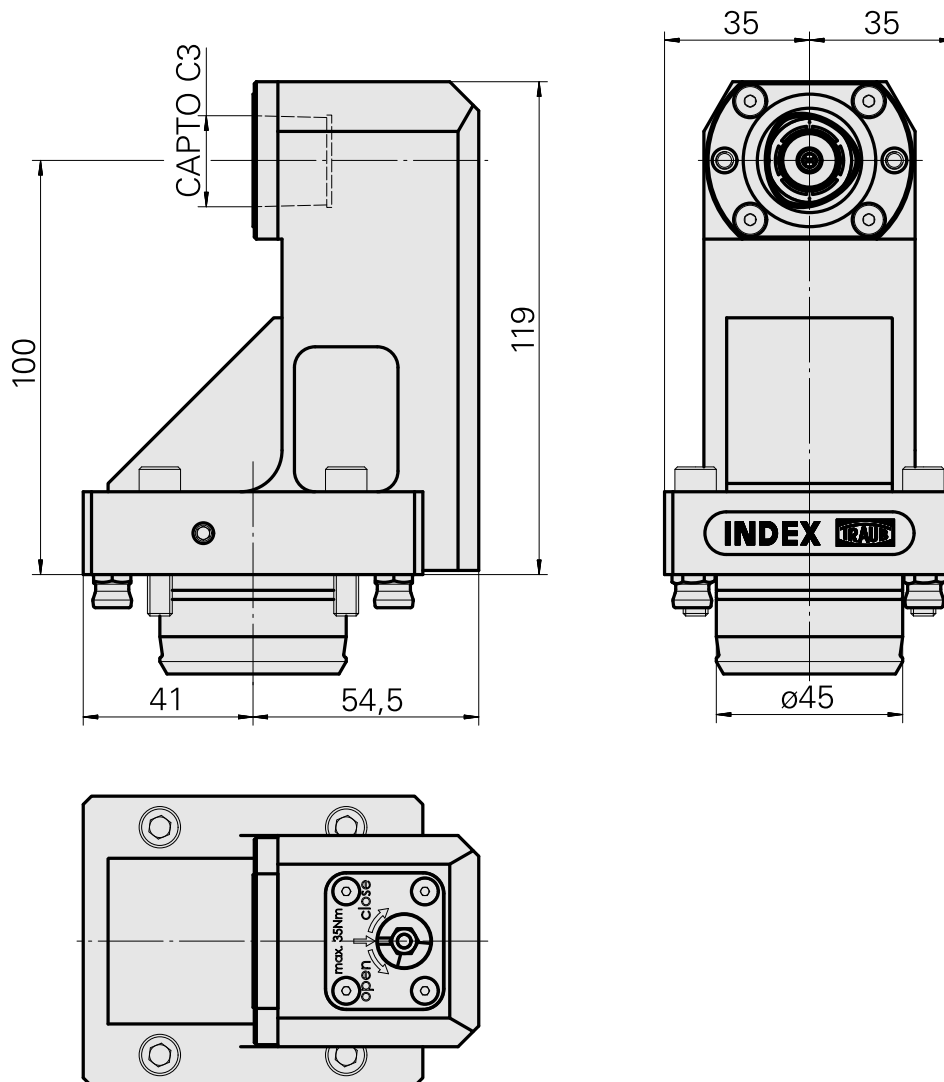

## Supporto di base KPS 45 INDEX CAPTO C3

### Technical data

Shank KPS	KPS 45
Drive	not live
Cooling	internal
Mounting	INDEX CAPTO C3
Pressure	80 bar
X [mm]	100 (3.94")
Y [mm]	-
Z [mm]	0 0
INDEX TRAUB products	ABC65 • TNK42/65