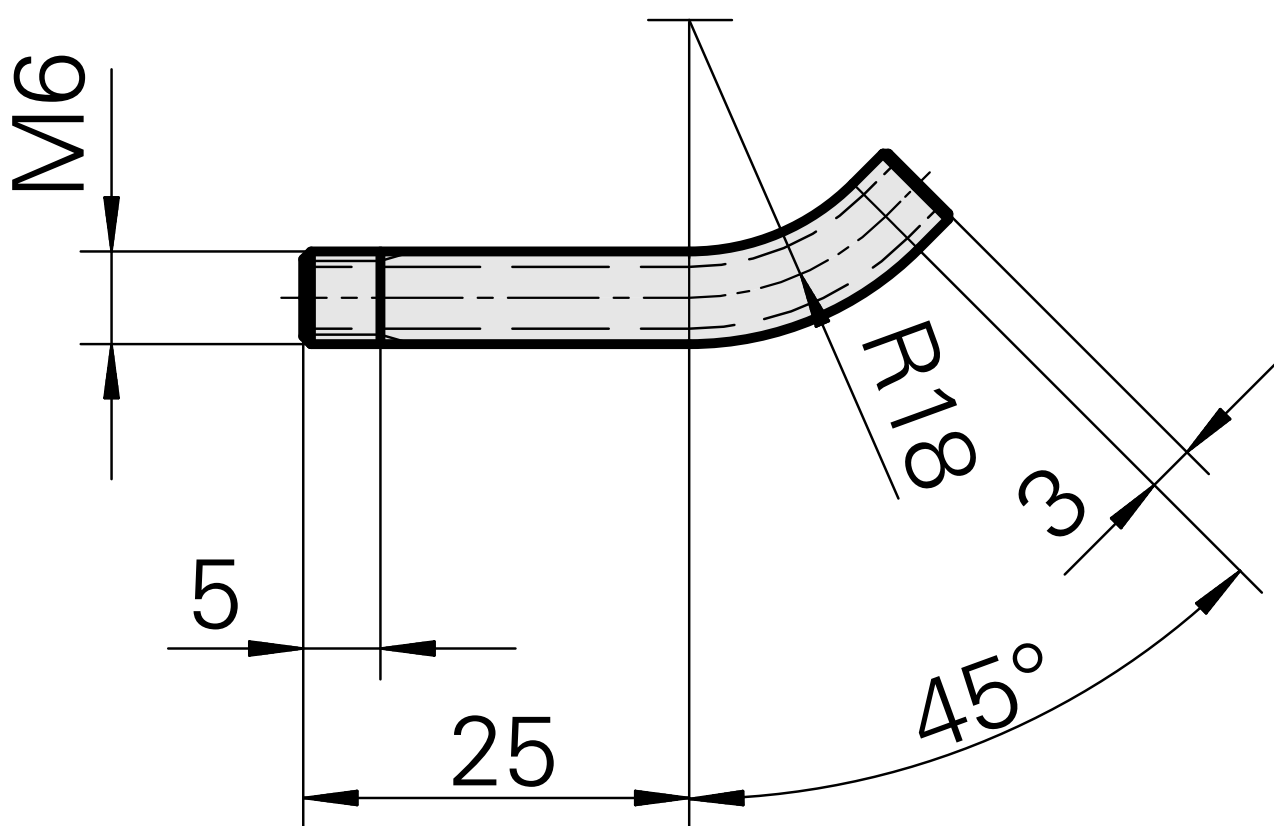

tube, M6x48,45°

Technical data

TH accessories category

Cooling lubricant tube

Mounting

M6