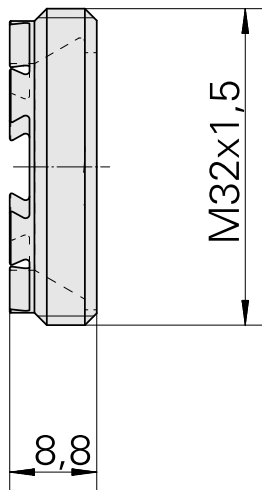

### Technical data

TH accessories category

Clamping nut

Mounting

ER25

Collet type

ER 25

Clamping nut type

Male thread

10630063  
901939.5251

**INDEX**

---