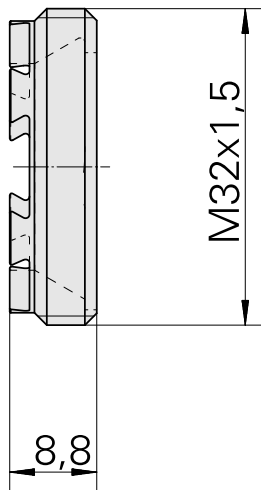

Spannmutter M32x1,5/ERAX25

Technical data

TH accessories category	Clamping nut
Mounting	ER25
Collet type	ER 25
Clamping nut type	Male thread

10630063
901939.5251

INDEX

Documents

No downloads available for this product