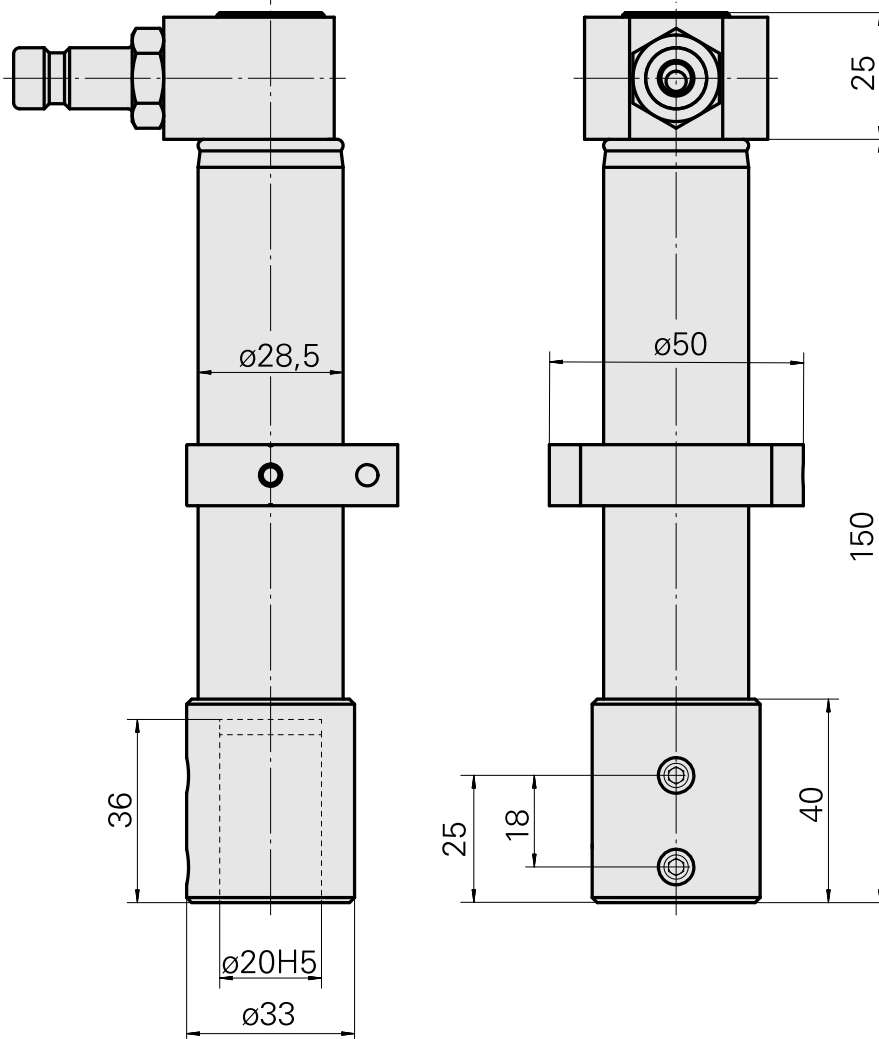

钻头刀架 D20

Technical data

驱动装置	非动力式
固定装置MS	锁紧环 D28,5
冷却	内冷
压力	80 bar
夹具	D20
X [mm]	-
Y [mm]	-
Z [mm]	-
INDEX TRAUB产品	MS16-6 • MS22-6 • MS22-8 • MS24-6 • MS16-6 Plus

Documents

No downloads available for this product

Tool mounting
3mm

[带肩安装套 D20/ 4mm](#)

Product ID : 10215398

Previous product ID : W68511.0404

TH accessories
category
Mounting sleeve with
collar

Mounting
D20

Tool mounting
4mm

[Bussola attacco con manicotto D20/ 5mm](#)

Product ID : 10832261

Previous product ID : W68510.0405

TH accessories
category
Mounting sleeve with
collar

Mounting
D20

Tool mounting
5mm

[Bussola attacco con manicotto D20/ 6mm](#)

Product ID : 10048953

Previous product ID : W68510.0406

TH accessories category Mounting sleeve with collar	Mounting D20	Tool mounting 6mm
--	-----------------	----------------------

[Bussola attacco con manicotto D20/ 7mm](#)

Product ID : 10224332

Previous product ID : W68510.0407