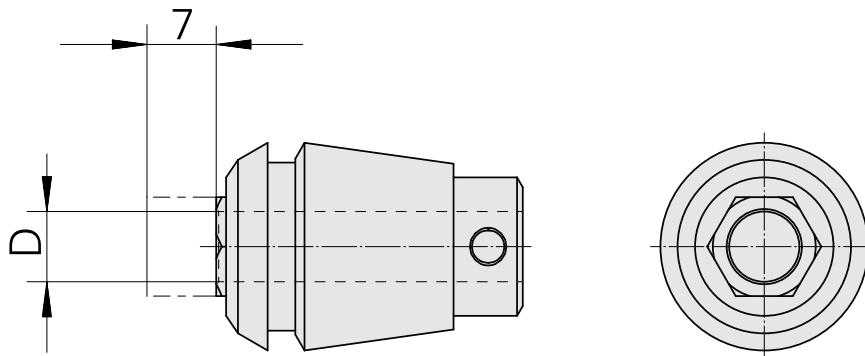

用于丝锥的ER夹头 ET 1-20 6,3mm

Technical data

TH accessories category	ER-Collet chuck for taps
Mounting	ER20
Tool mounting	6.3mm
Collet type	ET 1-20

10614895
323449

INDEX

Documents

No downloads available for this product