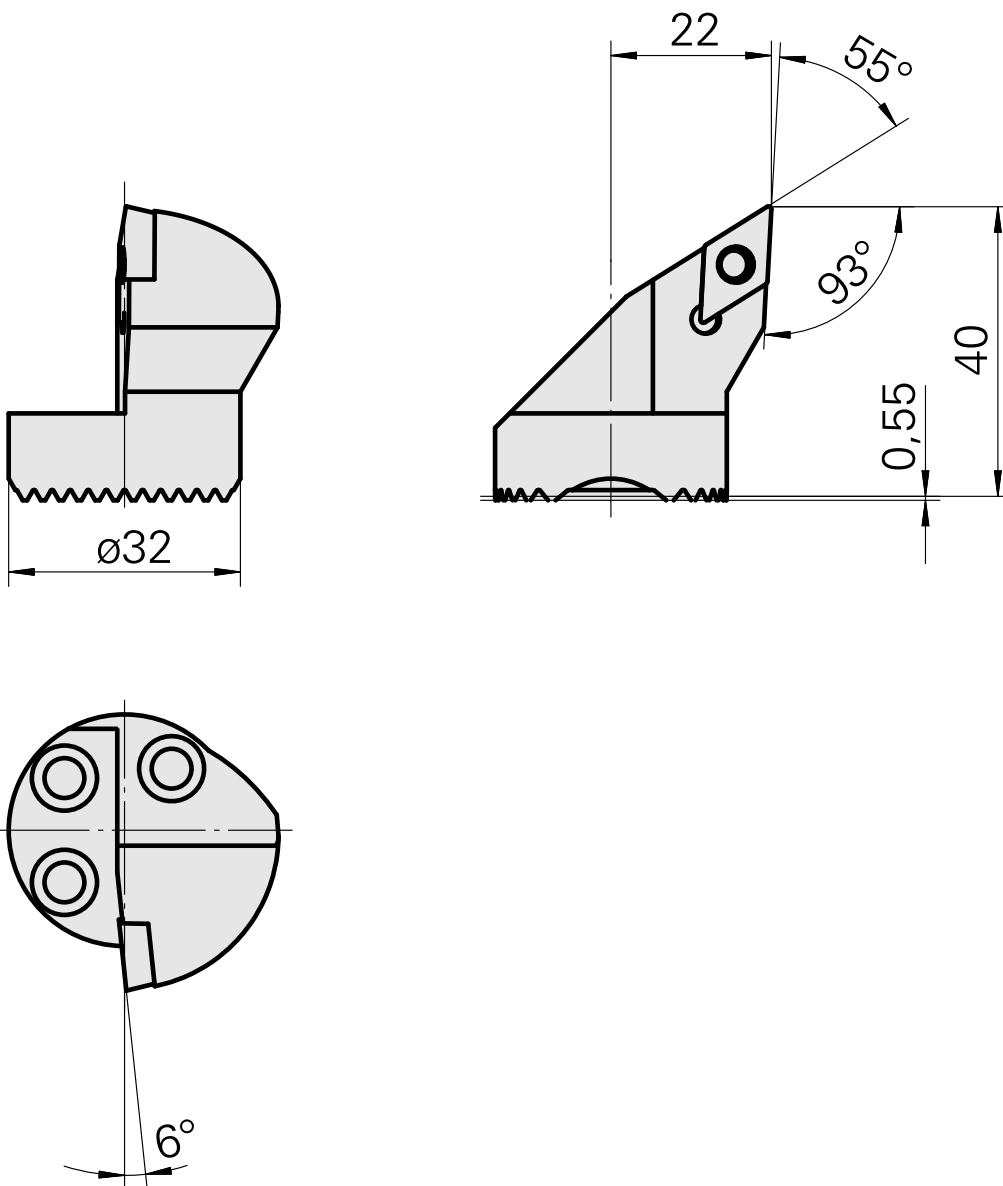

## Boring head for DC.. 11T3..

### Technical data

<b>Mounting</b>	for DC.. 11T3..
<b>Cooling</b>	internal
<b>Pressure</b>	50 bar
<b>X [mm]</b>	40 (1.57")
<b>Z [mm]</b>	22 (0.87)
<b>INDEX TRAUB products</b>	G220.3 • G220 • R200 • TNX65/42 • TNX220.3

## Accessories

Required for operation

[Countersunk screw Wohlhaupter Nr. 115673](#)

Product ID : 10587078

Previous product ID : W00013.0026

---