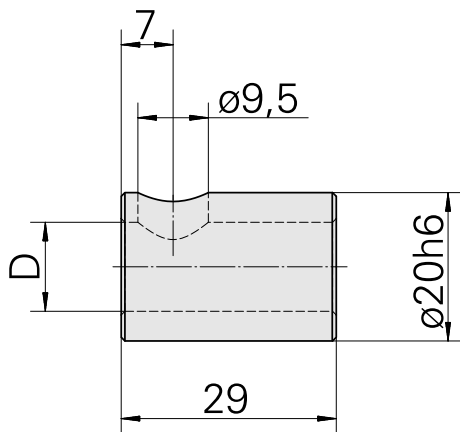

Clamping sleeve D20/ 10mm

Technical data

TH accessories category	Clamping sleeve
Mounting	D20
Tool mounting	10mm

Documents

No downloads available for this product