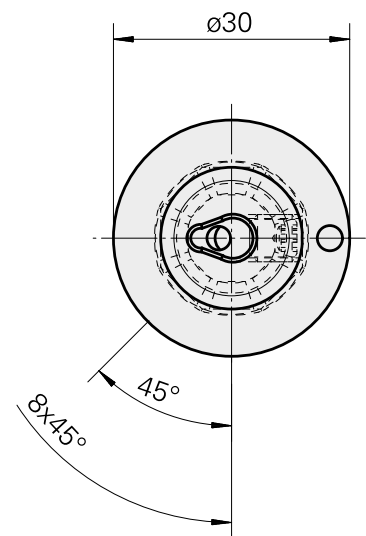

WFB 20-12 Horn 型号 105

Technical data

TH accessories category

WFB 20-12

Mounting

Horn Type 105

Quick change inserts

Horn S-Mini