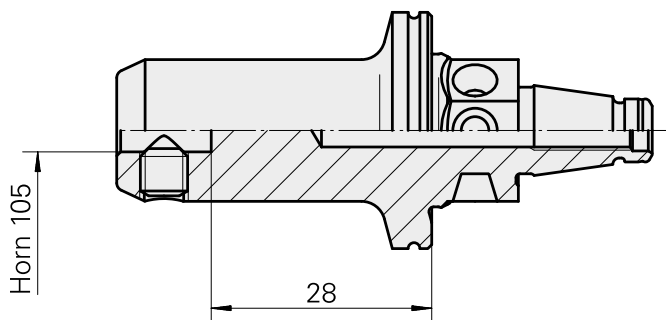

WFB 20-12 Horn 型号 105

Technical data

TH accessories category

WFB 20-12

Mounting

Horn Type 105

Quick change inserts

Horn S-Mini