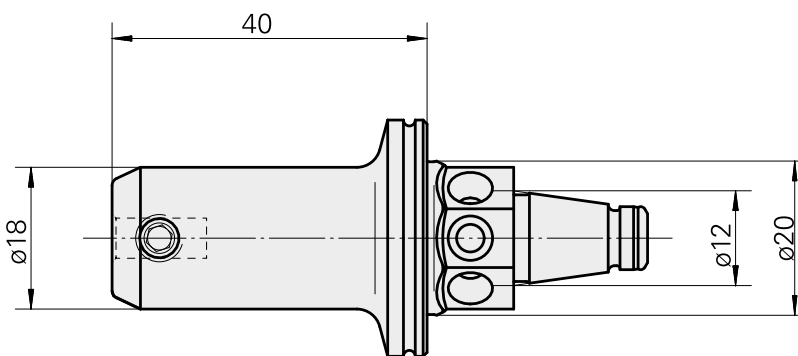

WFB 20-12 Horn 型号 105

Technical data

TH accessories category

WFB 20-12

Mounting

Horn Type 105

Quick change inserts

Horn S-Mini