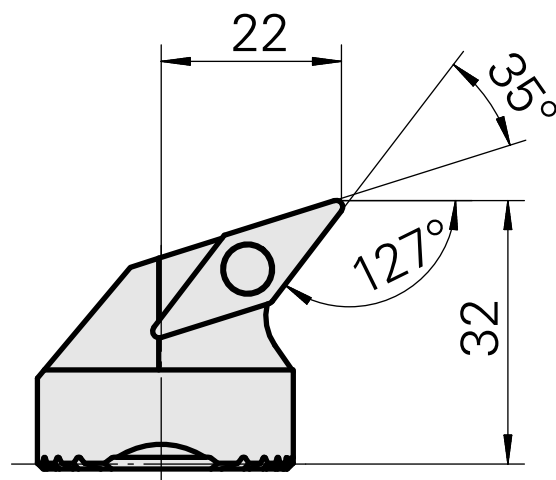

Boring head for VC.. 1604..

Technical data

Mounting	for VC.. 1604..
Cooling	internal
Pressure	50 bar
X [mm]	32 (1.26")
Z [mm]	22 (0.87)
INDEX TRAUB products	G220.3 • R200 • TNX65/42 • TNX220.3

Documents

No downloads available for this product

Accessories

Optional accessories

Other accessories

[Countersunk screw Wohlhaupter Nr. 115673](#)

Product ID : 10587078

Previous product ID : W00013.0026
