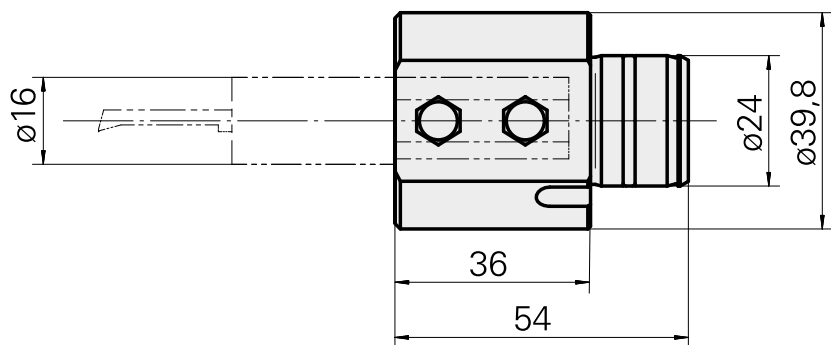

## Mount D16 (0.63 ")

### Technical data

|                      |  |
|----------------------|--|
| Drive                | not live   |
| Cooling              | internal   |
| Mounting             | D16  |
| Pressure             | 80 bar   |
| X [mm]               | 36 (1.42")   |
| Y [mm]               | -  |
| Z [mm]               | -  |
| INDEX TRAUB products | ABC65 • TNK42/65 • TNL18 •<br>TNL20 • TNL32-11 • TNL32 •<br>TNL32-11 compact • TNL20-11<br>• TNL32 compact • TNK40.2-10 •<br>TNK40.2-8 • TNL20.2 |