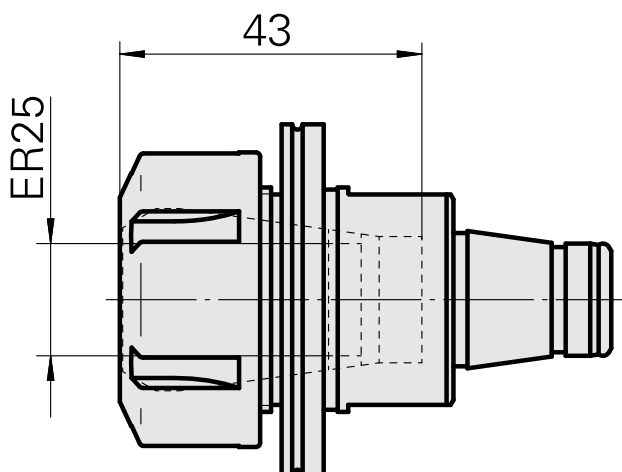

### Données techniques

TH accessories category

WFB 32-20

Mounting

ER25

Quick change inserts

collet mounting

---