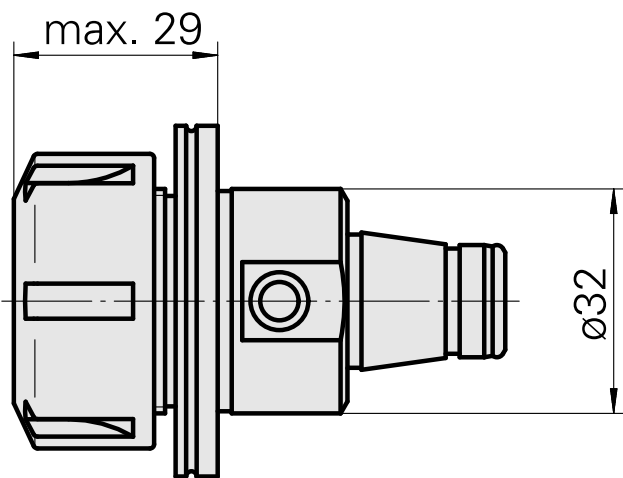

### Données techniques

TH accessories category

WFB 32-20

Mounting

ER25

Quick change inserts

collet mounting

---