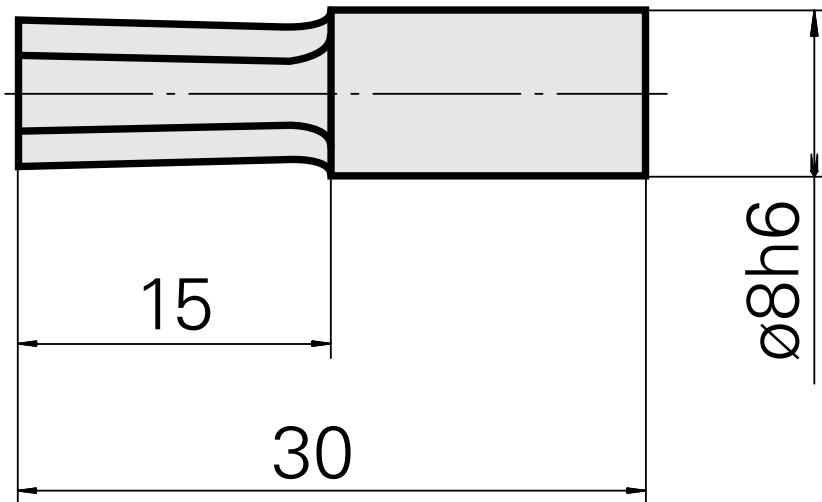

## Broach SW6 mm

### Technical data

TH accessories category

Broach

Mounting

SW6 mm

Tool mounting

8mm